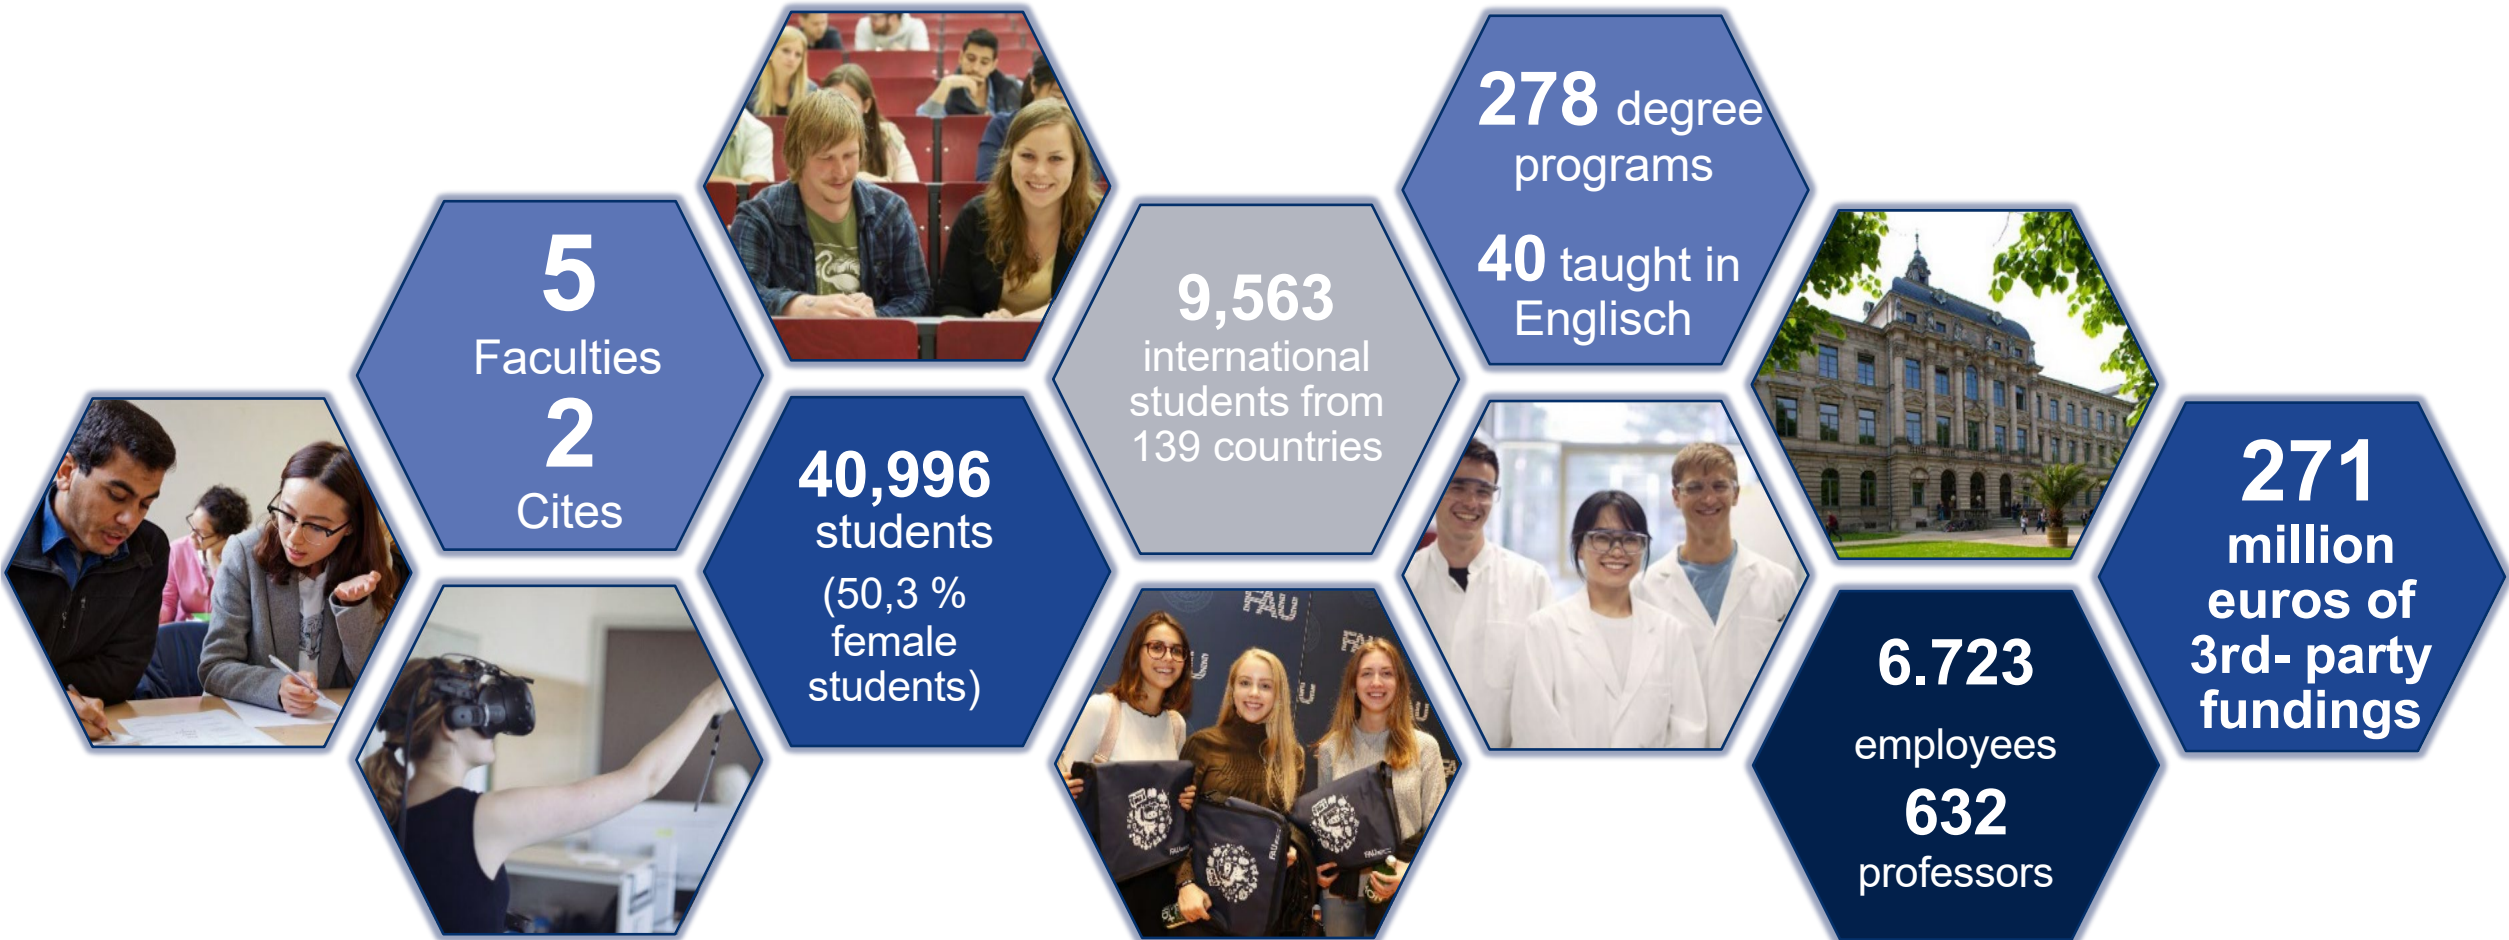

FAU – Full-spectrum university – *FAU als Volluniversität*

Facts and Figures