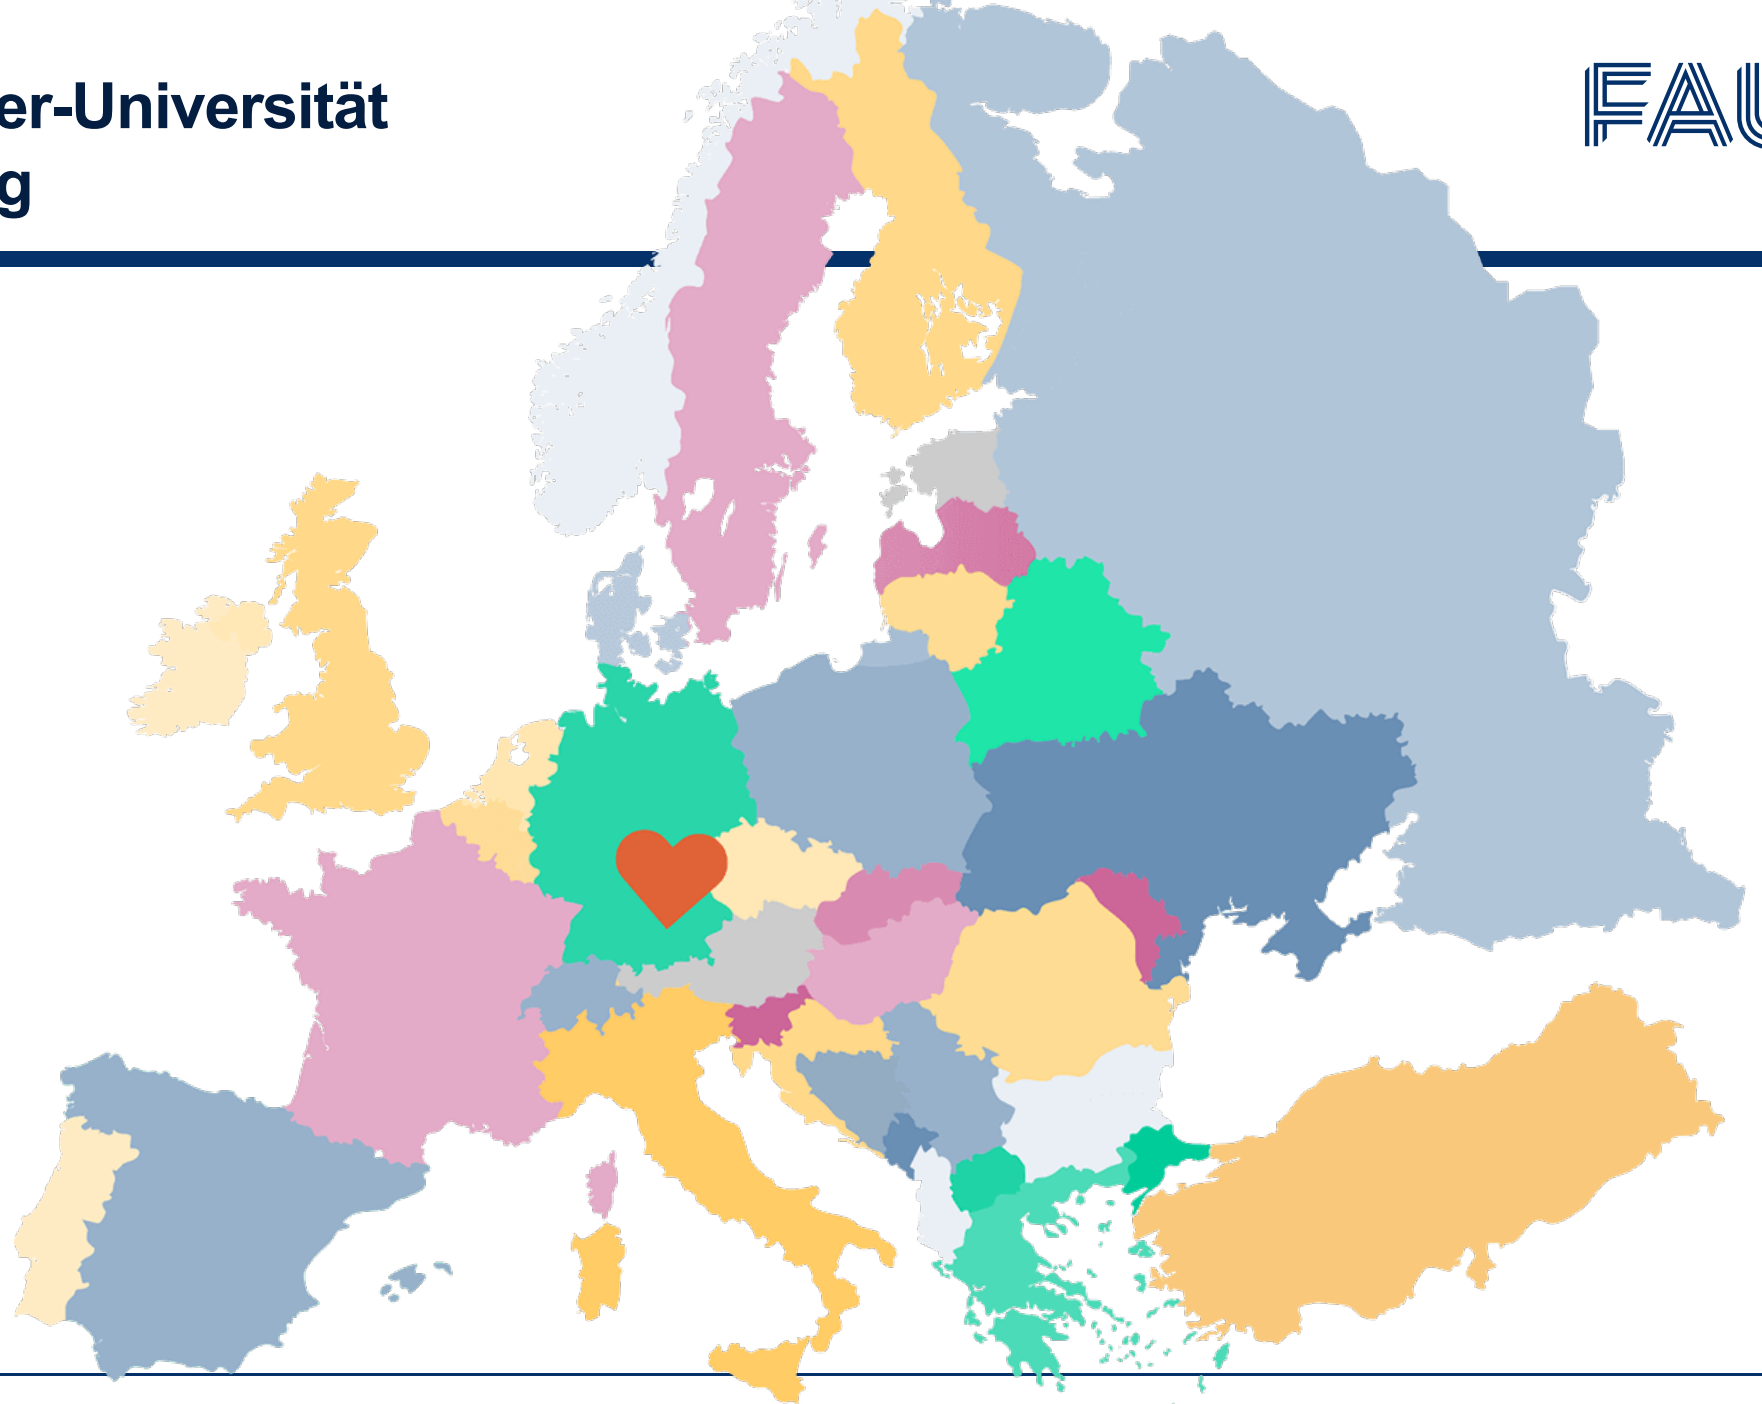

 elzbieta.garza@fau.de

**Welcome
to the heart
of Europe!**

***Willkommen
im Herzen
Europas!***

European Metropolitan Region Nürnberg

FAU is located in the European Metropolitan Region Nürnberg (EMN) with 3.5 million inhabitants